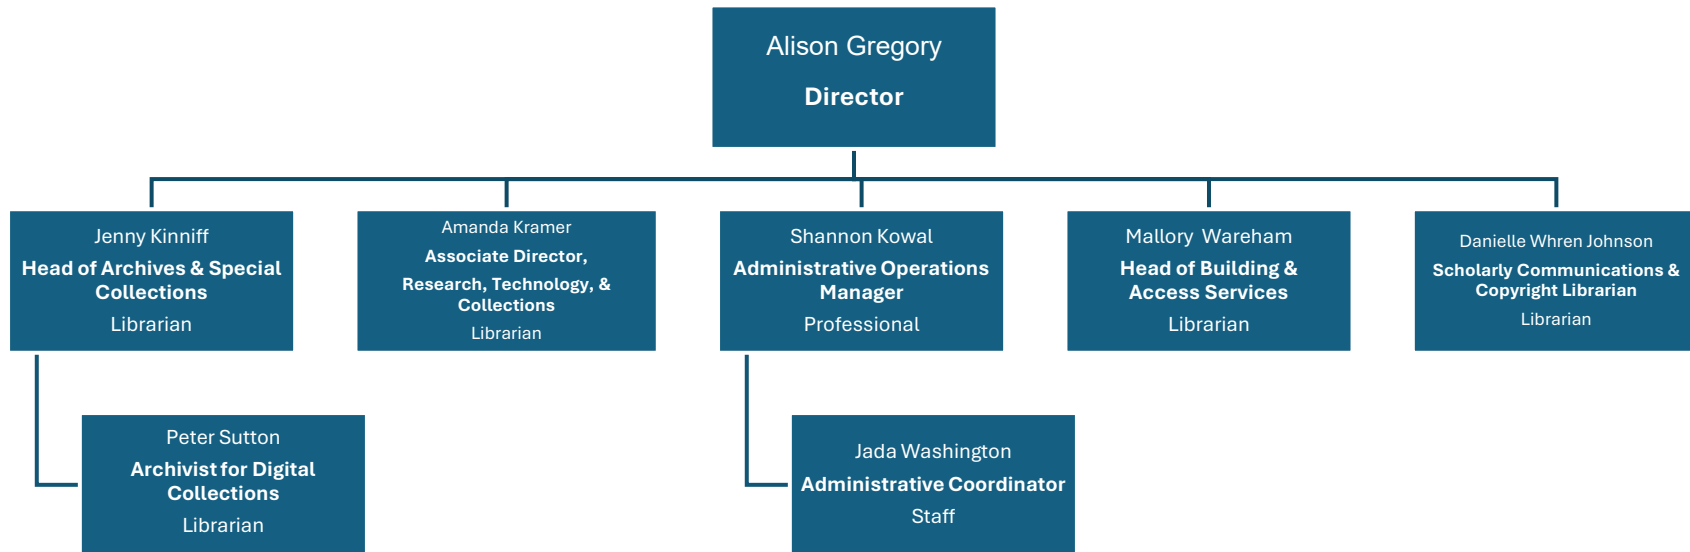

LNDL Organization Chart – January 26, 2026

LNDL Organization Chart – June 4, 2025

**Access Services/Evening Supervisors: Blessing Che, Marin Koch, TBD*

3rd

Alternate Access Services/Evening Supervisor: Daniel Gaughan

LNDL Organization Chart – June 4, 2025

* Graduate Assistants

LNDL Organization Chart – June 4, 2025

* *Reference Librarians:* Renise Johnson, Aaron Murphy (part-time/evenings and weekends) ** Graduate assistant