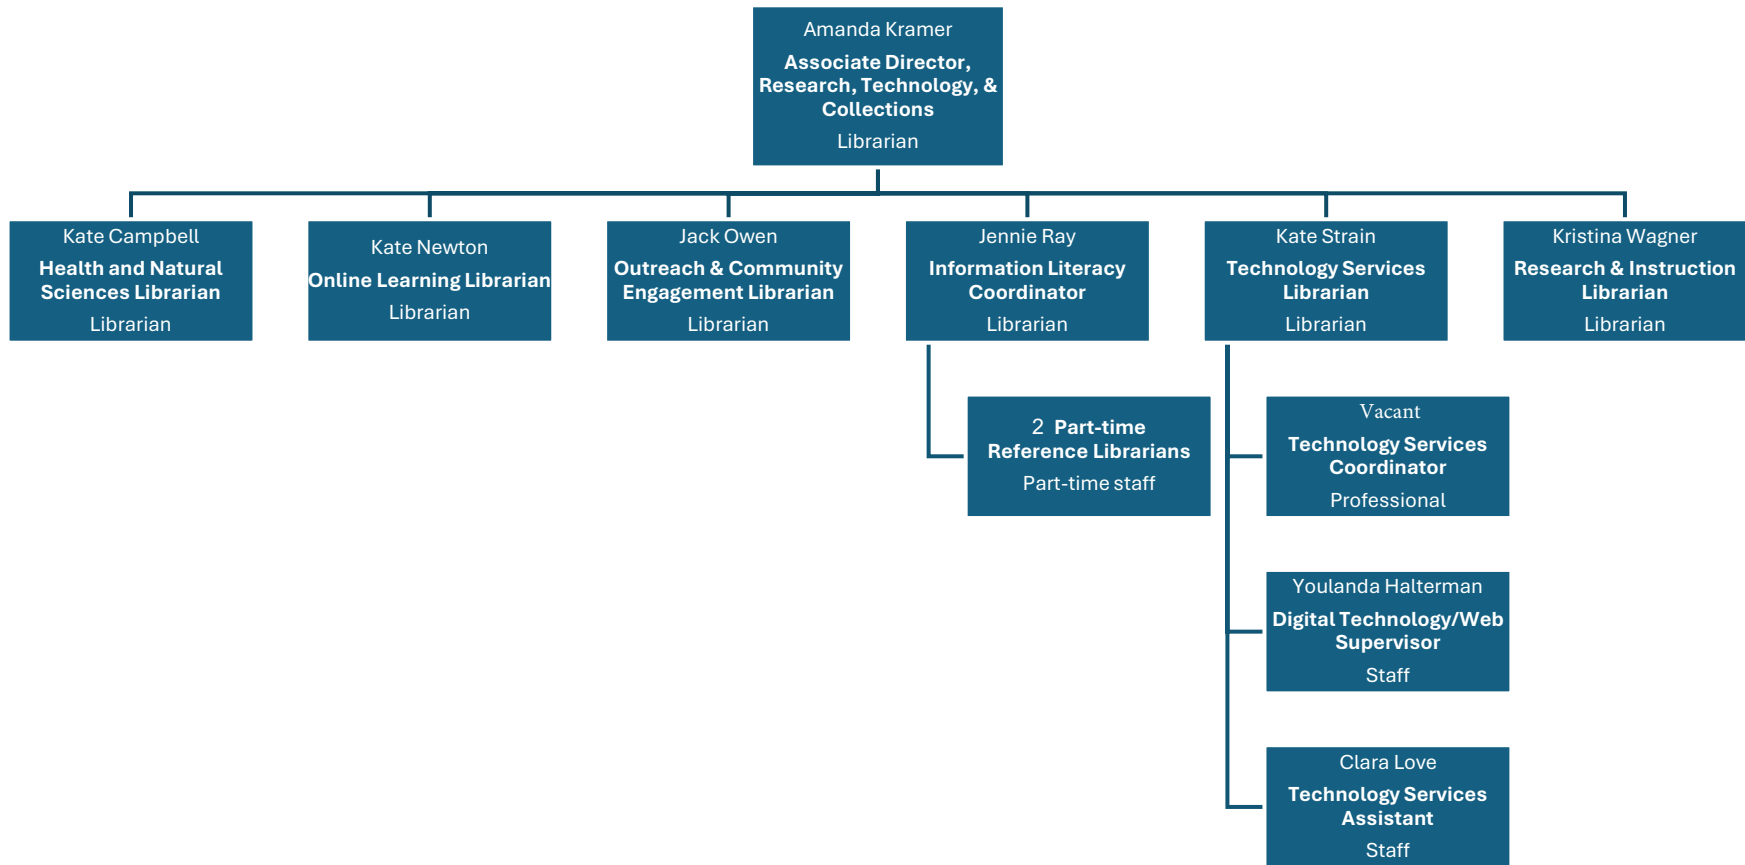

LNDL Organization Chart – January 26, 2026

LNDL Organization Chart – June 4, 2025

**Access Services/Evening Supervisors: Blessing Che, Marin Koch, TBD*

3rd

Alternate Access Services/Evening Supervisor: Daniel Gaughan

LNDL Organization Chart – June 4, 2025

* Graduate Assistants

LNDL Organization Chart – June 4, 2025

* *Reference Librarians:* Renise Johnson, Aaron Murphy (part-time/evenings and weekends) ** Graduate assistant