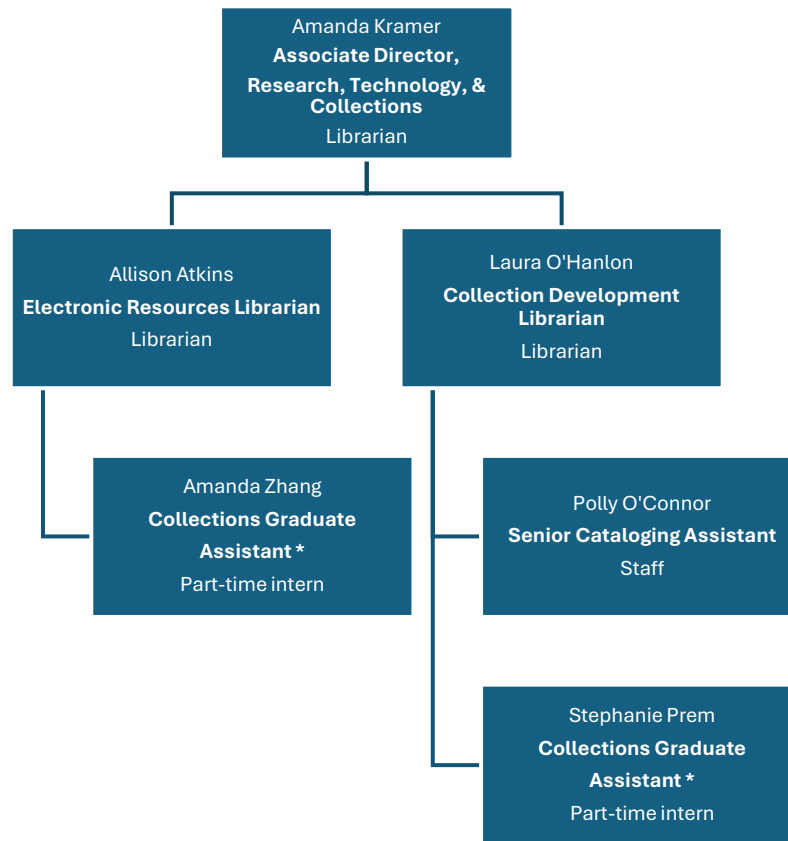

LNDL Organization Chart – January 26, 2026

LNDL Organization Chart – June 4, 2025

**Access Services/Evening Supervisors: Blessing Che, Marin Koch, TBD*

3rd

Alternate Access Services/Evening Supervisor: Daniel Gaughan

LNDL Organization Chart – June 4, 2025

* Graduate Assistants

LNDL Organization Chart – June 4, 2025

* *Reference Librarians:* Renise Johnson, Aaron Murphy (part-time/evenings and weekends) ** Graduate assistant